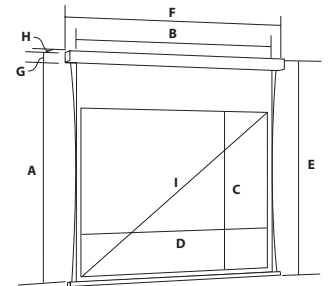

Screen Size A Height	B Width	View Area C Height	D Width	Format	Max. Drop E	Case Size F Length	G Height	H Depth	Diagonal I	Weight	Front Projection	Rear Projection
1470mm	1930mm	1370mm	1830mm	4:3	1813mm	2110mm	143mm	157mm	90"	21kg	GTT183V	GTTR183V
1620mm	2130mm	1520mm	2030mm	4:3	1963mm	2310mm	143mm	157mm	100"	23kg	GTT203V	GTTR203V
1770mm	2330mm	1670mm	2230mm	4:3	2113mm	2510mm	143mm	157mm	109"	24kg	GTT223V	GTTR223V
1930mm	2540mm	1830mm	2440mm	4:3	2273mm	2720mm	143mm	157mm	120"	25kg	GTT244V	GTTR244V
2390mm	3150mm	2290mm	3050mm	4:3	2733mm	3330mm	143mm	157mm	150"	28kg	GTT305V	GTTR305V
2840mm	3760mm	2740mm	3660mm	4:3	3183mm	3940mm	143mm	157mm	180"	35kg	GTT366V	GTTR366V
3150mm	4160mm	3050mm	4060mm	4:3	3493mm	4340mm	143mm	157mm	200"	37kg	GTT406V	GTTR406V
1240mm	1930mm	1140mm	1830mm	16:10	1883mm	2110mm	143mm	157mm	85"	21kg	GTT183T	GTTR183T
1370mm	2130mm	1270mm	2030mm	16:10	2013mm	2310mm	143mm	157mm	94"	23kg	GTT203T	GTTR203T
1630mm	2540mm	1530mm	2440mm	16:10	2273mm	2720mm	143mm	157mm	113"	25kg	GTT244T	GTTR244T
2010mm	3150mm	1910mm	3050mm	16:10	2653mm	3330mm	143mm	157mm	142"	28kg	GTT305T	GTTR305T
2640mm	4160mm	2540mm	4060mm	16:10	3283mm	4340mm	143mm	157mm	188"	37kg	GTT406T	GTTR406T
1130mm	1930mm	1030mm	1830mm	16:9	1773mm	2110mm	143mm	157mm	83"	21kg	GTT183W	GTTR183W
1240mm	2130mm	1140mm	2030mm	16:9	1883mm	2310mm	143mm	157mm	92"	23kg	GTT203W	GTTR203W
1350mm	2330mm	1250mm	2230mm	16:9	1993mm	2510mm	143mm	157mm	101"	24kg	GTT223W	GTTR223W
1470mm	2540mm	1370mm	2440mm	16:9	2113mm	2720mm	143mm	157mm	110"	25kg	GTT244W	GTTR244W
1820mm	3150mm	1720mm	3050mm	16:9	2463mm	3330mm	143mm	157mm	138"	28kg	GTT305W	GTTR305W
2160mm	3760mm	2060mm	3660mm	16:9	2803mm	3940mm	143mm	157mm	165"	35kg	GTT366W	GTTR366W
2380mm	4260mm	2280mm	4060mm	16:9	3023mm	4340mm	143mm	157mm	183"	37kg	GTT406W	GTTR406W

Screens include 50mm black borders on all 4 sides.
Additional extended black drop: 4:3 models have 200mm, 16:9 and 16:10 have 500mm.

www.whitelightdisplay.co.uk